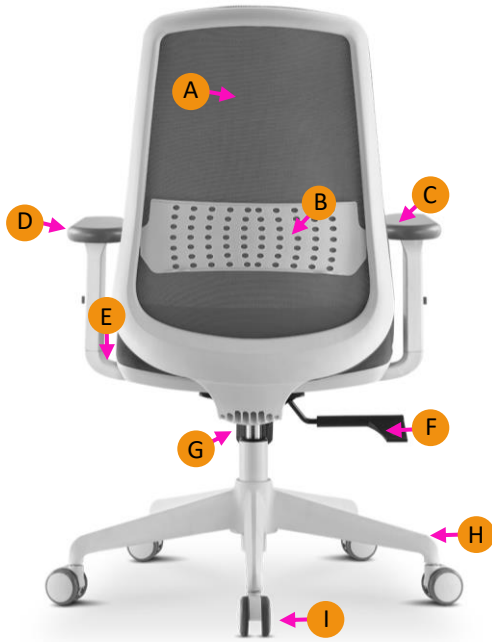

Arms Height: 63cm ~ 73cm FFL

STD fabric: Black

White chair back frame and Base

MT.W2 (White frame no arms)

Dimensions Overall :

57cm W x 59cm D

Seat: 50cm W x 44cm D

Seat Height: 47cm – 57cm

Back: 46cm W x 56cm H

STD fabric: Black

White chair back frame and Base

Pivotable Arm Pads

Synchronised mechanism

Height Adjustable Arms

MOTIV - Xtended

- A – Elastic mesh back
- B – White height adjustable lumbar support
- C – Height adjustable armrests
- D – Grey soft touch arm pads
- E – Pre-molded seat foam
- F – Synchro lock mechanism
- G – Tilt tension adjuster
- H – White nylon high arch base
- I – 60mm Grey PU / White wall castors

MT.X.B1

Blue Mesh
Blue Seat
[No arms also available]

MT.X.G1

Grey Mesh
Grey Seat
[No arms also available]

MT.X.L1

White Mesh
Grey Seat
[No arms also available]

MT.X.O1

White Mesh
Orange Seat
[No arms also available]